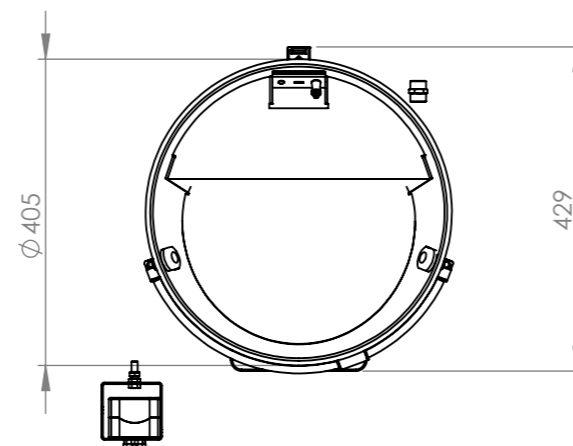

Foodwaste disposer  
 MT-400-B-1,25  
 MT-400-B-1,8

1024808-1803  
 Scale 1:10  
 All measurements in mm

Food waste disposer for working  
 benches/table tops  $\varnothing 400$   
 (Welding)

MT-400-B 1,25-1,8 kW

RENSA AVSKILJARTEKNIK AB

On/off switch left and right hand side mounting

**RENSA**