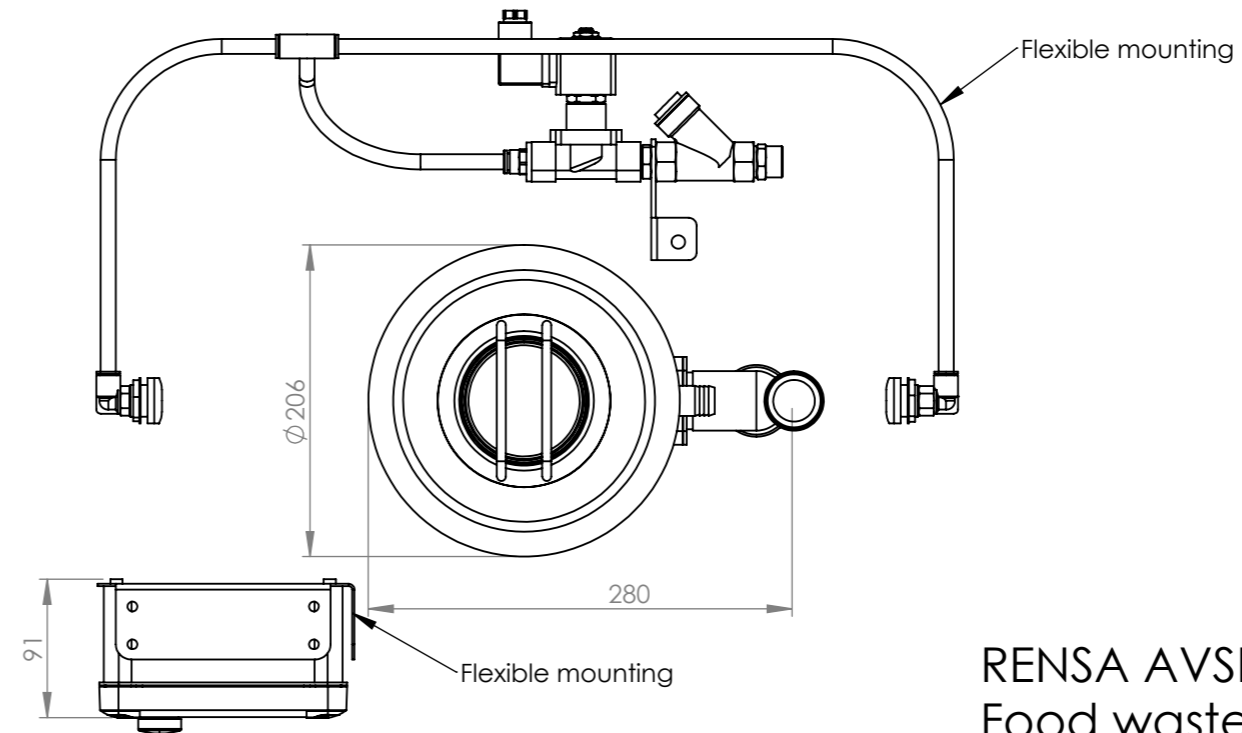

Magnet/Round cutlery trap

Mola LC-90 -0.75kW  
1024808-1912 Scale 1:5  
All measurements in mm

RENSA AVSKILJARTEKNIK AB  
Food waste disposer LC-90

**RENSA**