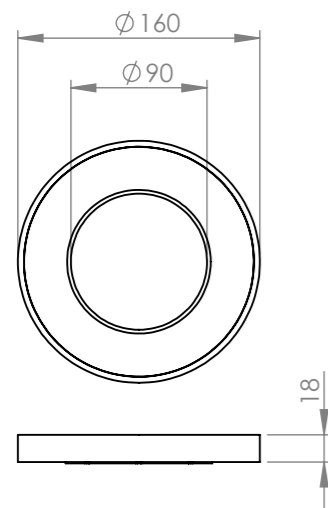

Magnet/Round cutlery trap

Mola LC-90 -0.75kW  
1024808-1912 Scale 1:5  
All measurements in mm

RENSA AVSKILJARTEKNIK AB  
Food waste disposer LC-90

**RENSA**